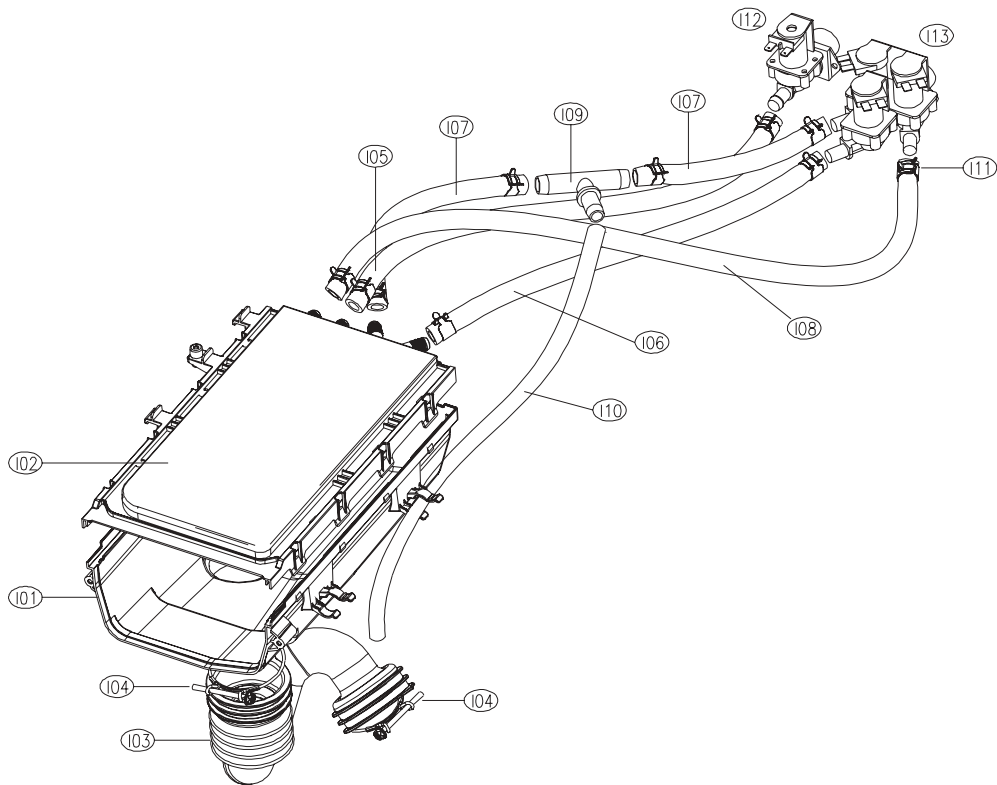

6. CONTROL PANEL ASS'Y

Control Panel

ASKO, WL6532XXL - Front loader #107653200 (WL6532)

Pos	Spare part No.	Description	Qty	Comment
P01	3614288800	Control Panel	1 Pc's	
P01-a	7122401829	Screw - Self Tapping	2 Pc's	
P02	3616637800	Power Button	1 Pc's	
P03	3615506300	Lens Cover - Prg Selector	1 Pc's	
P04	3616637900	Start Button	1 Pc's	
P05	3616638100	Option Button	7 Pc's	
P06	3615506400	Program Lens Cover	1 Pc's	
P07	3616638000	Function Button	1 Pc's	
P08	3616638200	Program Knob - Outer	1 Pc's	
P09	3616638300	Program Knob - Inner	1 Pc's	
P10	3613054700	Program Knob Lens	1 Pc's	
P11	3613054500	Program Knob Lens Holder	1 Pc's	
P12	3613054600	Lens Cover - Prg Option	1 Pc's	
P13	PRPSSWAD29	Control Unit - PCB Front	1 Pc's	
P14	3611147600	Control Unit Case - PCB Front	1 Pc's	
P14-a	7122401411	Screw - Self Tapping	7 Pc's	
P14-b	3613557800	LABEL WIRING	1 Pc's	
P15	3611147700	Det. Compartment Handle	1 Pc's	
P16	3612611400	Handle Cover	1 Pc's	
P17	3611145600	Det. Compartment Drawer	1 Pc's	
P18	3610917800	Softner Compartment	1 Pc's	
P19	3610917900	Bleach Compartment	1 Pc's	
P20	3610918000	Liquid Det. Syphon Cap	1 Pc's	
P21	3611145700	Liquid Det. Compartment	1 Pc's	

4. INLET SYSTEM ASS'Y

Inlet System

ASKO, WL6532XXL - Front loader #107653200 (WL6532)

Pos	Spare part No.	Description	Qty	Comment
I01	3617510800	Water Inlet Compartment - Bottom	1 Pc's	
I02	3618104800	Water Inlet Compartment - Top	1 Pc's	
I03	3613270300	Bellows Hose, Tub	1 Pc's	
I04	3611203200	Clamp, Bellows Hose	2 Pc's	
I05-I08	3613270920	Inlet Hose - Hot Water	5 Pc's	
I09	3614413300	T Connector, Inlet Hose	1 Pc's	
I10	3613270130	Shower Hose	1 Pc's	
I11	3611205810	Spring Clamp	1 Pc's	
I12	3615416700	Inlet Valve, 1 way - Hot	1 Pc's	
I13	3615416930	Inlet Valve, 3 way - Cold	1 Pc's	
I13-a	7002400811	Screw - Self Tapping	4 Pc's	
I13-b	7122401411	Screw - Self Tapping	2 Pc's	