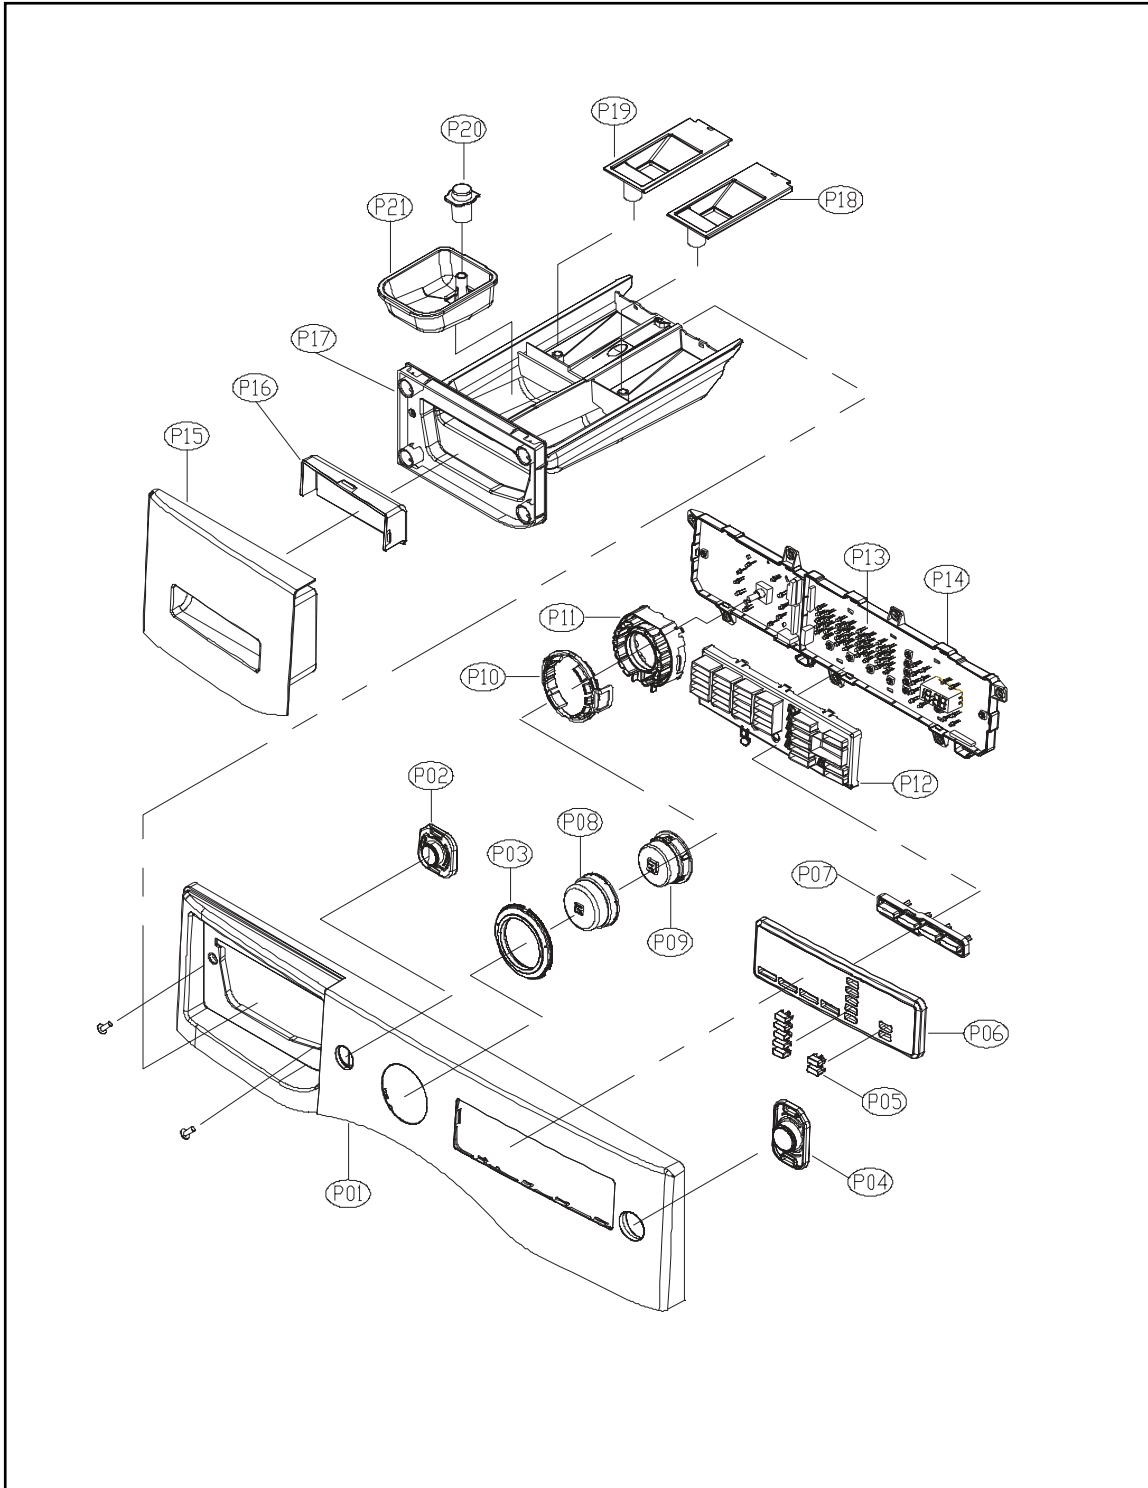

6. CONTROL PANEL ASS'Y