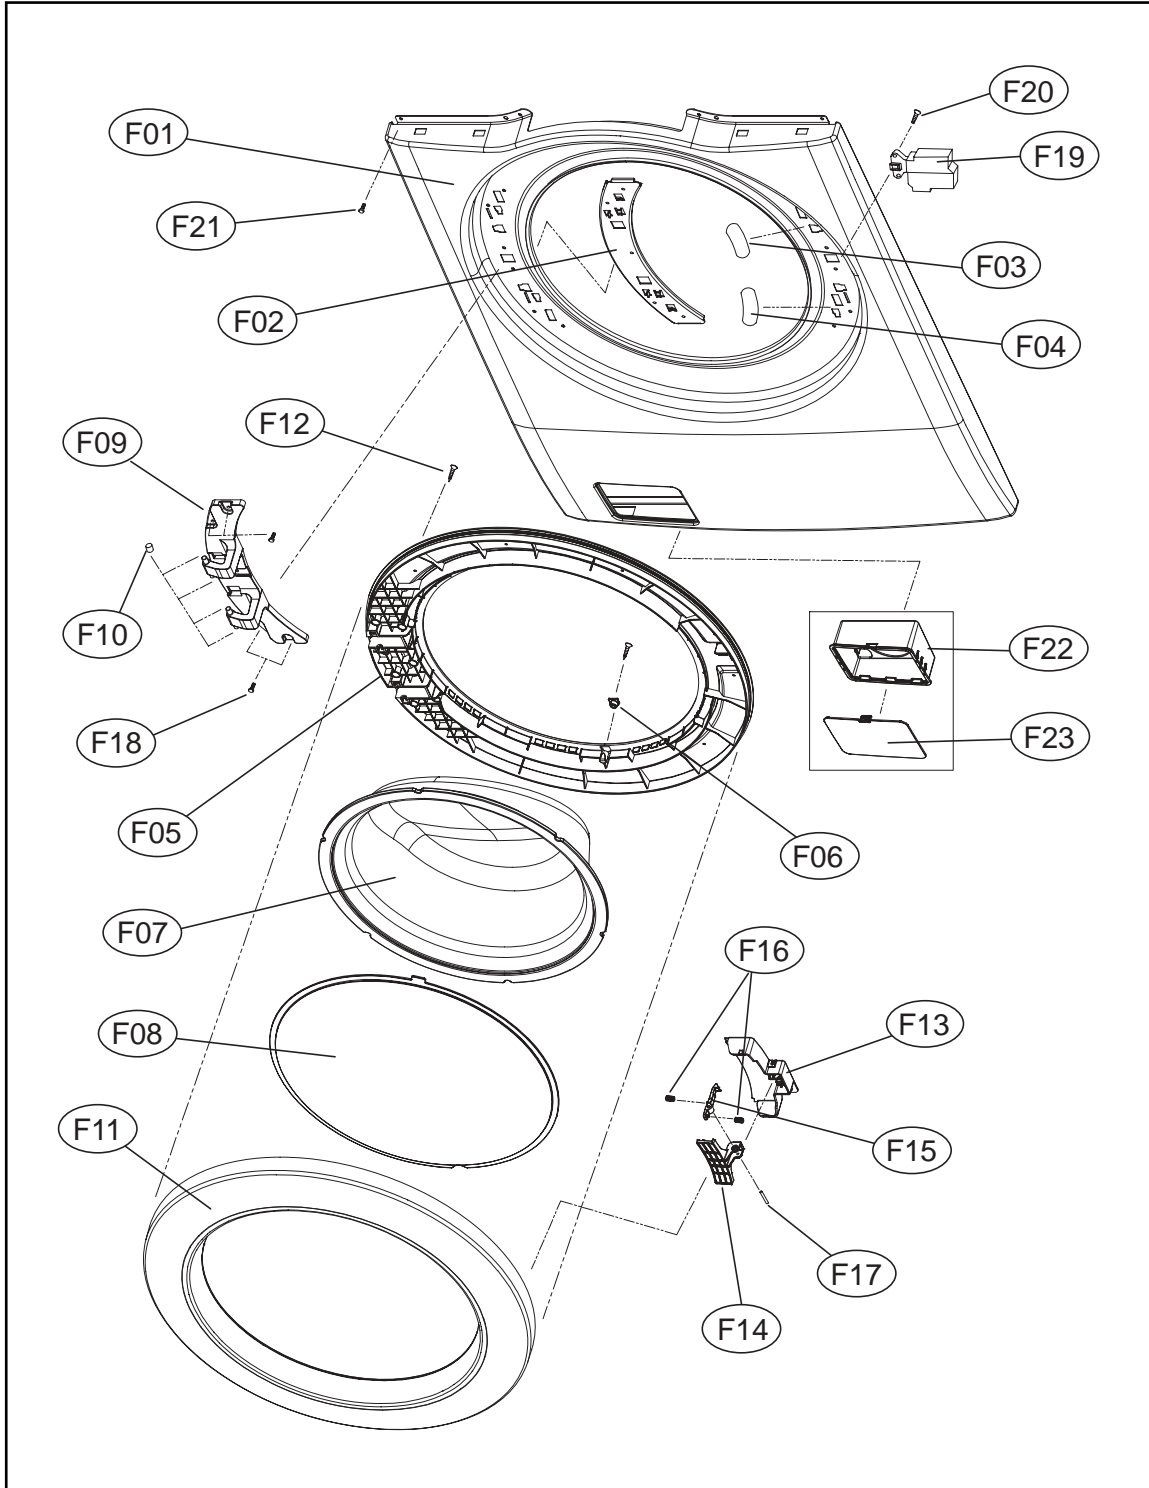

5. CABINET FRONT ASS'Y