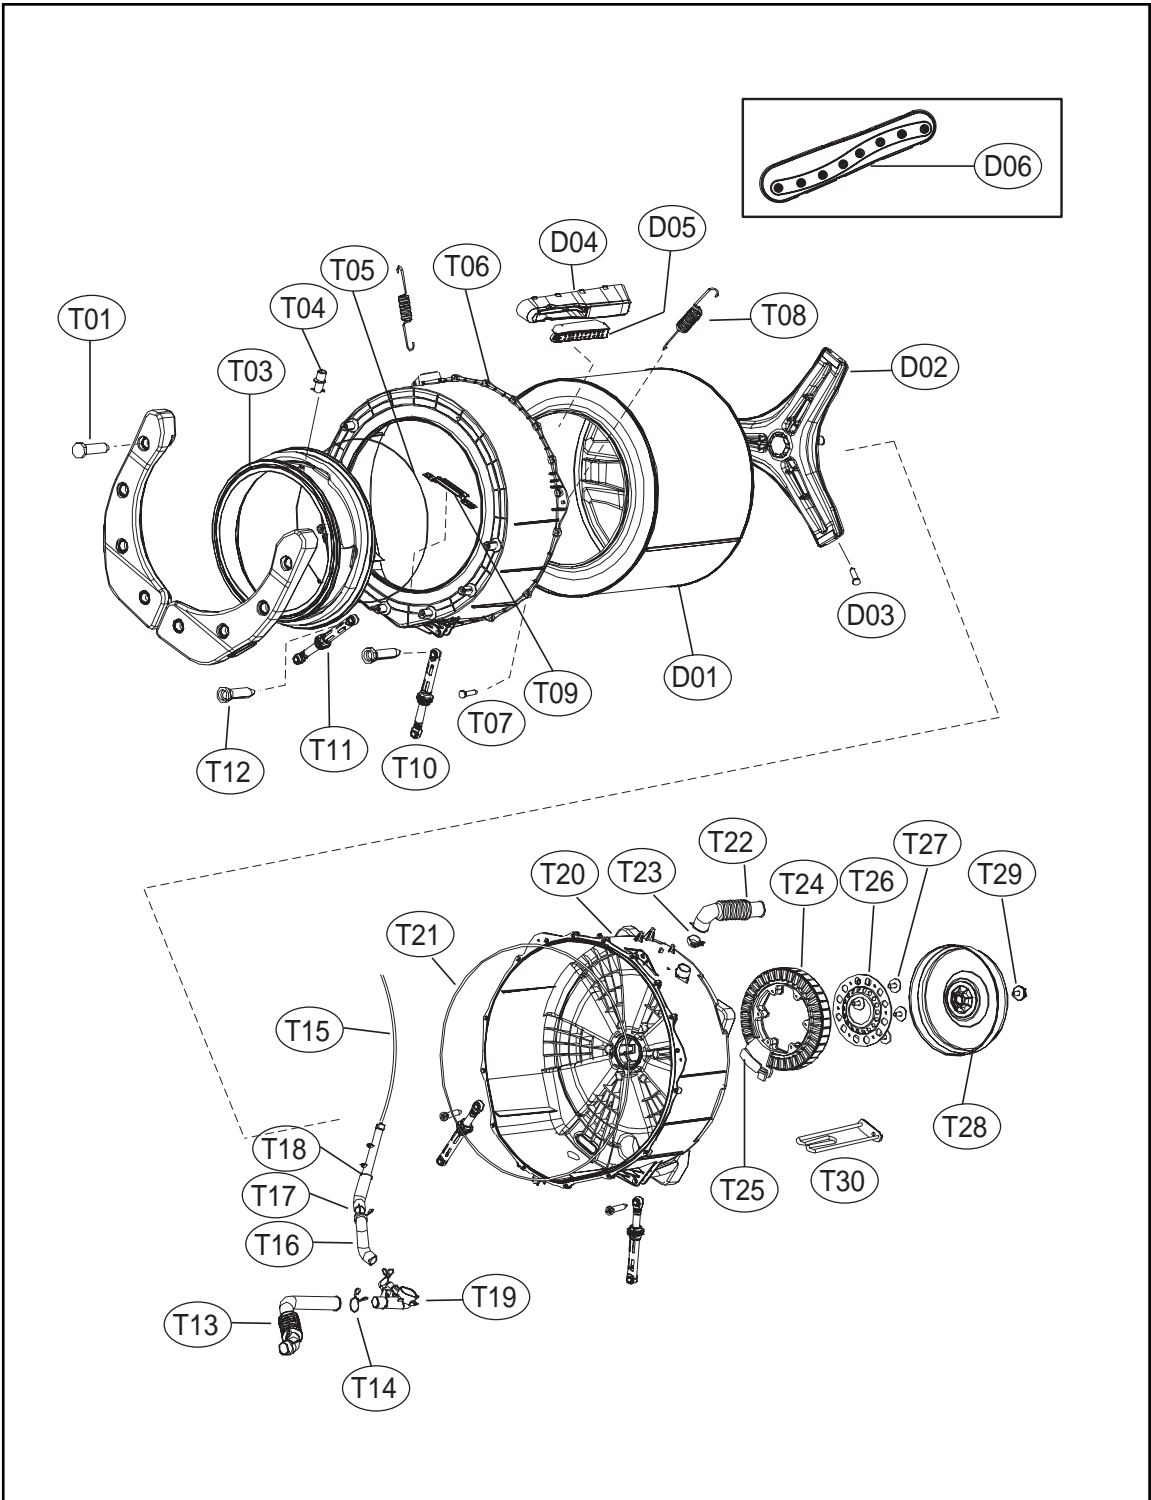

3. SUPPORT DRUM REAR ASS'Y