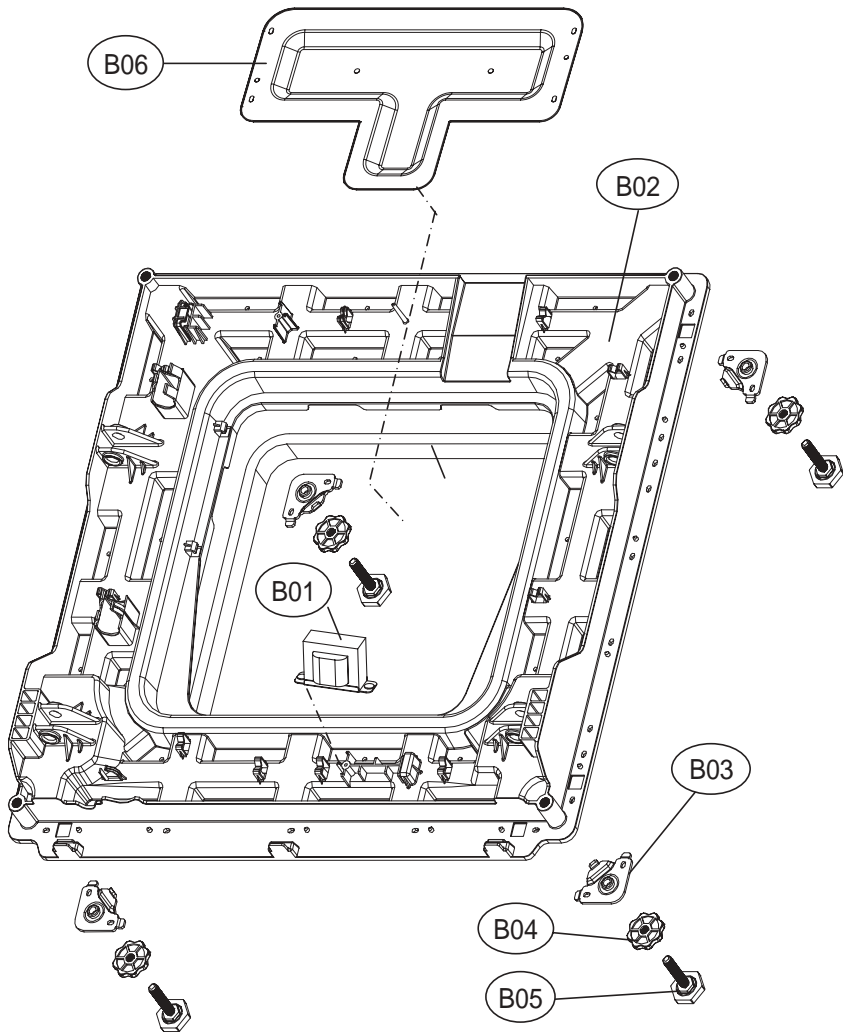

2. BASE UNIT ASS'Y

Base

ASKO, WL6532XXL - Front loader #107653200 (WL6532)

Pos	Spare part No.	Description	Qty	Comment
B01	52G043A110	Voltage Regulator	1 Pc's	
B02	3610392700	Base	1 Pc's	
B02-a	7122401411	Screw - Self Tapping	20 Pc's	
B03	3615303600	Leg Support	4 Pc's	
B04	3612006400	Leg Locking Nut	4 Pc's	
B05	3612100700	Leg Adjustable	4 Pc's	
B05-a	7122401411	Screw - Self Tapping	2 Pc's	
B06	3618304600	Heater Protection Plate	1 Pc's	
B06-a	7122401411	Screw - Self Tapping	4 Pc's	