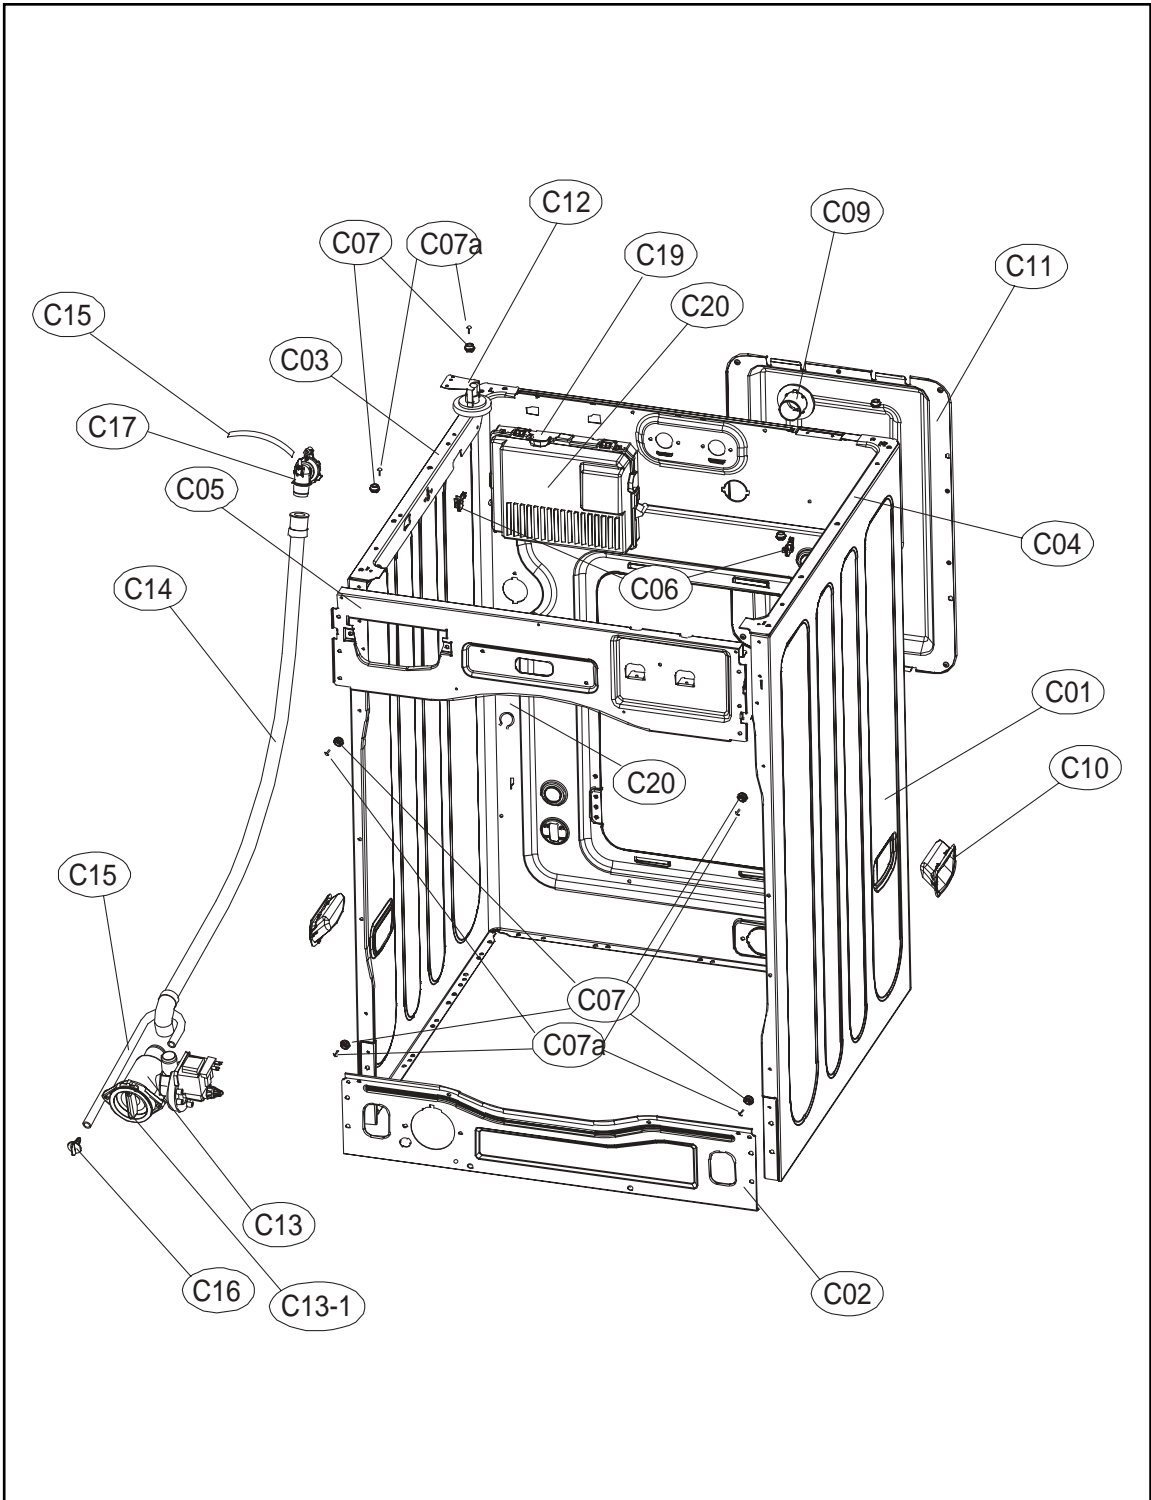

■ PARTS LIST BY ASSY

1. CABINET AS

Cabinet Assembly

ASKO, WL6532XXL - Front loader #107653200 (WL6532)

Pos	Spare part No.	Description	Qty	Comment
C02	3612206700	Front Frame - Lower	1 Pc's	
C03	3612206500	Frame Top - Left	1 Pc's	
C04	3612206600	Frame Top - Right	1 Pc's	
C05	3612208200	Front Frame - Upper	1 Pc's	
C05-a	7122401411	Screw - Self Tapping	6 Pc's	
C06	3615202200	Spring Clip	2 Pc's	
C07	3612008000	Panel Clip	6 Pc's	
C07-a	7121401211	Screw - Self Tapping	6 Pc's	
C09	3618103110	Air Nozzle	1 Pc's	
C10	3612608100	Cabinet Handle	2 Pc's	
C11	3611425530	Back Cover	1 Pc's	
C11-a	7122401411	Screw - Self Tapping	4 Pc's	
C12	3614825220	Pressure Sensor	1 Pc's	
C12-a	7122401411	Screw - Self Tapping	2 Pc's	
C13	36189L5600	Drain Pump	1 Pc's	
C13-a	3611910200	Pump Insert/Filter	1 Pc's	
C13-b	7122401411	Screw - Self Tapping	2 Pc's	
C14	3613271200	Drain Hose-Inner	1 Pc's	Includes C14,C14a,C17,C17-1
C14a	3610115600	Drain Hose Absorber	1 Pc's	
C14-a	3610115600	Drain Hose Absorber	1 Pc's	
C14-b	3611203900	Hose clamp	2 Pc's	
C15,	3613272210	Siphon Hose	1 Pc's	
C15,-a	7122401411	Screw - Self Tapping	1 Pc's	
C16	3610916800	Plug - Manual Drain Hose	1 Pc's	
C17	3616802600	Drain Hose Cuff	1 Pc's	
C19	PRPSSWAD19	PCB INVERTER AS	1 Pc's	
C20	3611427700	Cover - Main PCB	1 Pc's	
C20	3612796T00	Harness	1 Pc's	
C20-a	3613802300	Harness Clip	6 Pc's	
C20-b	3613802100	Harness Clip	2 Pc's	
C20-c	3613557100	UL Wiring Label	1 Pc's	